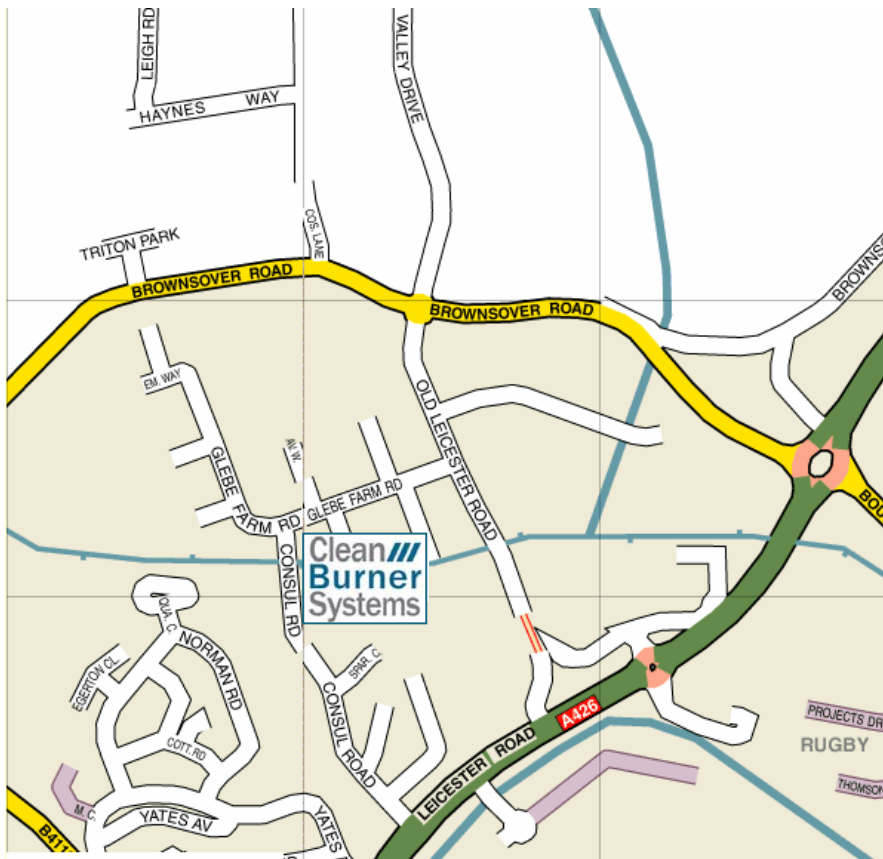

Directions to Rugby Office

- Exit M6 at junction 1
- At roundabout, take 3rd exit onto A426
- At roundabout, take 2nd exit onto A426
- At roundabout, take 2nd exit onto Leicester Road
- At roundabout, take 1st exit onto Old Leicester Road
- Turn right onto Glebe Farm Road
- Turn left onto Roman Way
- We are halfway down the road on the right